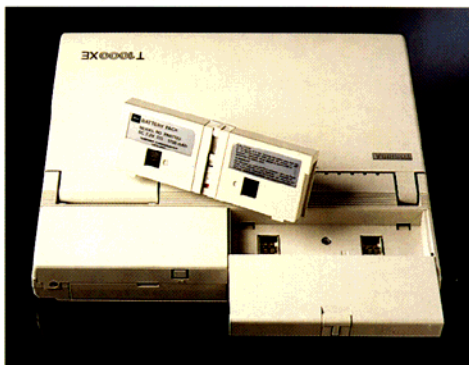

T1000XE

TOSHIBA

T1000XE

The new T1000XE is one of the lightest and smallest notebook computers in the world. Yet when it comes to ergonomics and functionality, it's decidedly larger than other computers in its class. It fits easily into your briefcase with plenty of room to spare. And with its 20 MB hard disk, it will probably make your load even lighter, replacing heavy reports, personal diaries, customer documents, and file folders.

ADVANCED FEATURES

Toshiba has minimised size on the T1000XE while maximising function and user comforts. To see what we mean, try out its ergonomic keyboard or take a look at its excellent screen. The Intel 80C86™ processor runs at a fast 9.54 MHz. RAM starts at 1 MB and can be expanded up to 3 MB in seconds with convenient, credit card size expansion cards. Toshiba AutoResume™ mode saves your data when you turn off the computer and remembers exactly where you left off. This gives you a quick start next time you start working. For longer battery life, you can set the display, hard disk, and modem to shut down when not being used. These advanced features and slim, stylish design tell you why Toshiba is the market leader for portable computers.